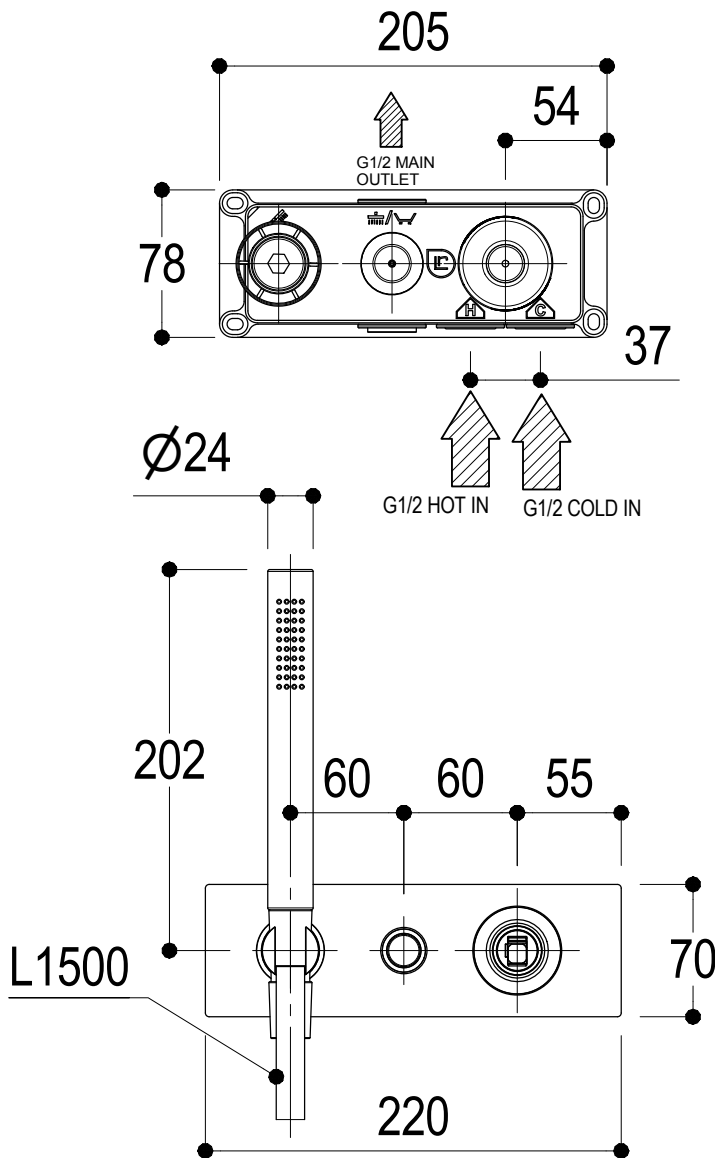

Ritmonio
Living a quality experience.
13019 VARALLO - (VC) - ITALY

SERIE
DIAMETRO35 IMPRONTE

CODICE
PR51GQ102

DATA EMISSIONE
23/06/2021

DENOMINAZIONE
Miscelatore monocomando per vasca/doccia
Built-in single lever bath/shower mixer

The following diagrams sum up the values, taken from flow tests of the following items. Tests were conducted with pressure variations from 1 to 5 bar and with mixed water.

DIAMETRO35 IMPRONTE

Art. PR51GQ102