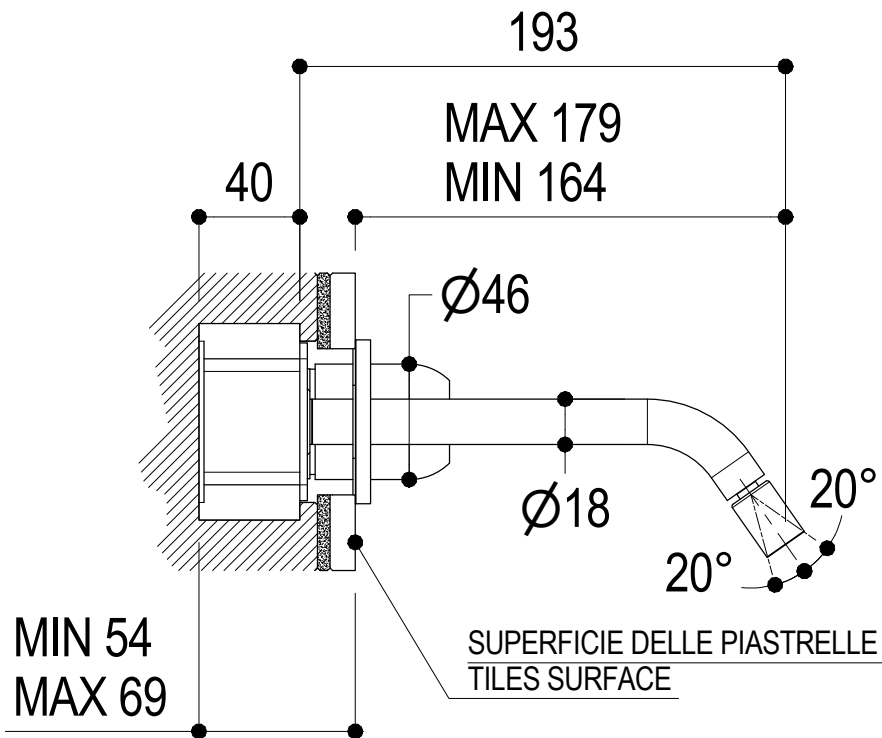

Ritmonio
Living a quality experience.
13019 VARALLO - (VC) - ITALY

SERIE
DIAMETRO35 IMPRONTE

CODICE
PR51BY201

DATA EMISSIONE
28/01/2021

DENOMINAZIONE
Miscelatore monocomando ad incasso per bidet
Built-in single lever bidet mixer

The following diagrams sum up the values, taken from flow tests of the following items. Tests were conducted with pressure variations from 1 to 5 bar and with mixed water.

DIAMETRO35 IMPRONTE

Art. PR51BY201