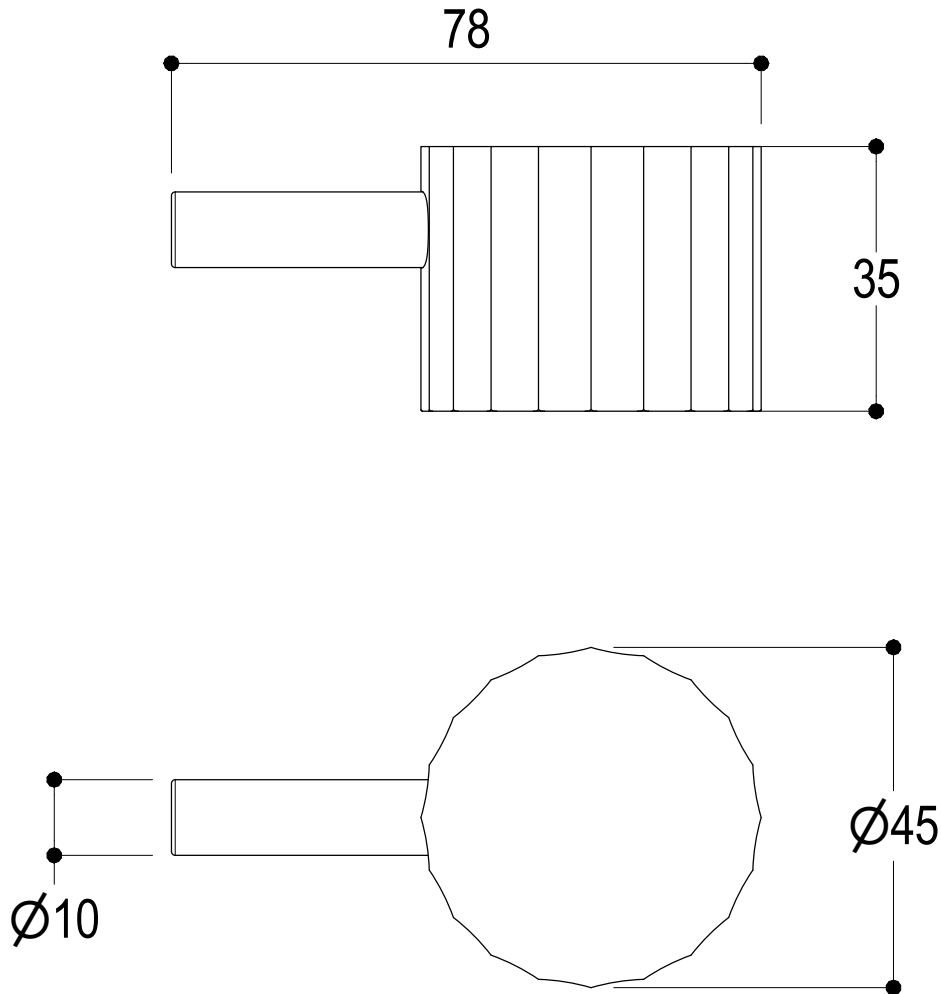

SCHEDA TECNICA / TECHNICAL DATA

RUBINETTERIE RITMONIO S.R.L. si riserva tutti i diritti connessi con il presente documento e con l'oggetto o la materia ivi rappresentati con divieto di riprodurlo, utilizzarlo o renderlo accessibile a terzi in assenza di previa autorizzazione. Disegno CAD non modificabile a mano

RUBINETTERIE RITMONIO S.R.L. will claim all rights related to the present document and with the object or subject represented therein with the prohibition of reproduction, use or disclosure to third parties without previous permission. The Cad plan is not alterable by hand