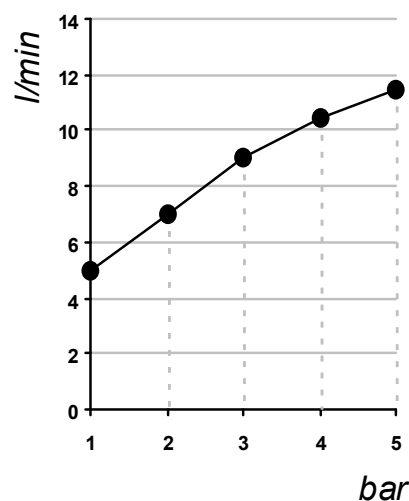

Doccetta / Hand shower

bar	1	2	3	4	5
l/min	5	7	9	10.5	11.5

REVISIONE

rev_2

DATA EMISSIONE

02/05/2024