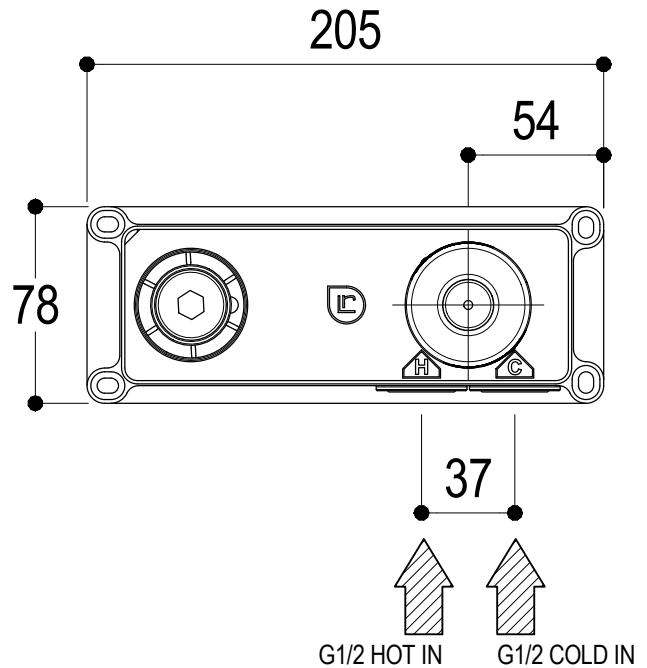

Ritmonio
Living a quality experience.
13019 VARALLO - (VC) - ITALY

SERIE
DIAMETROTRENTACINQUE

CODICE
E0BA0114SPSX

DATA EMISSIONE
27/05/02

DENOMINAZIONE
Miscelatore monocomando ad incasso per lavabo
Built-in single lever basin mixer

The following diagrams sum up the values, taken from flow tests of the following items. Tests were conducted with pressure variations from 1 to 5 bar and with mixed water.

Ø35

Art. E0BA0113SPSX-0114SPSX