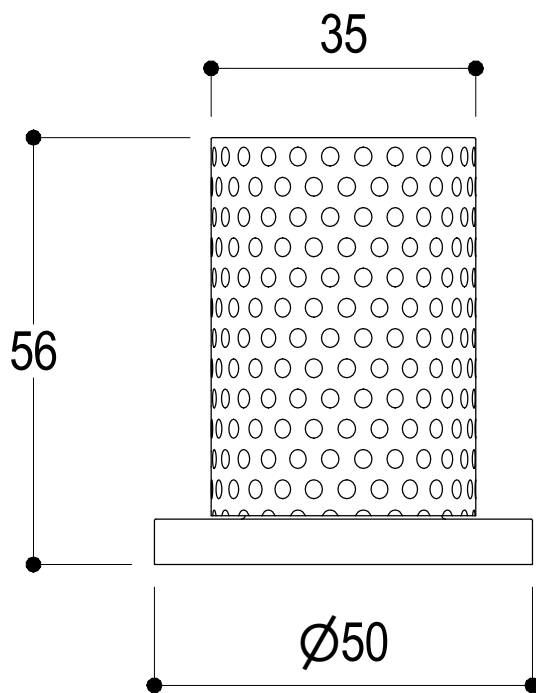

Ritmonio
Living a quality experience.
13019 VARALLO - (VC) - ITALY

SERIE
DIAMETRO35 IMPRONTE

CODICE
PR51MB014

DATA EMISSIONE
16/10/2021

DENOMINAZIONE
Comandi 3 fori appoggio
Deck mounted 3 holes handles

REVISIONE
/