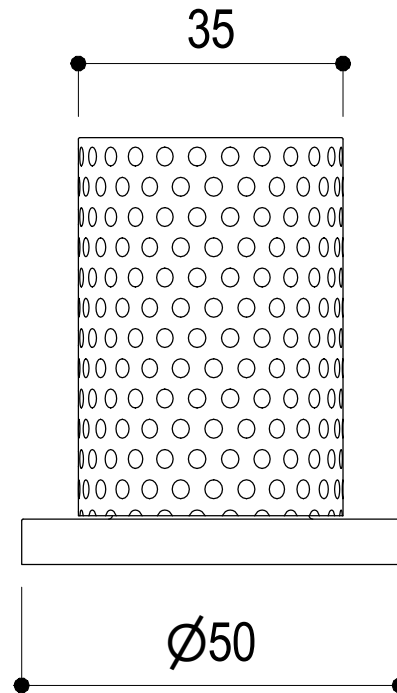

Ritmonio
Living a quality experience.
13019 VARALLO - (VC) - ITALY

SERIE
DIAMETRO35 IMPRONTE

CODICE
PR51MB014

DATA EMISSIONE
16/10/2021

DENOMINAZIONE
Comandi 3 fori appoggio
Deck mounted 3 holes handles

REVISIONE
/