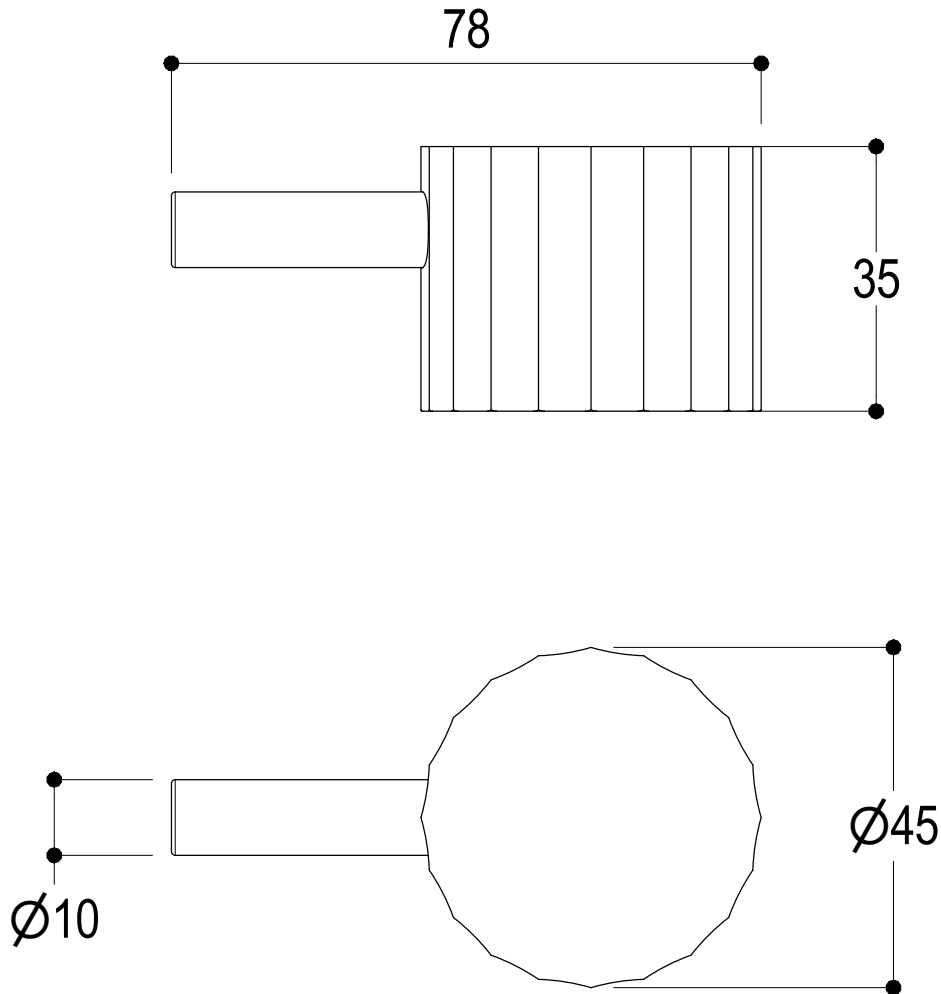

SCHEDA TECNICA / TECHNICAL DATA

RUBINETTERIE RITMONIO S.R.L. si riserva tutti i diritti connessi con il presente documento e con l'oggetto o la materia ivi rappresentati con divieto di riprodurlo, utilizzarlo o renderlo accessibile a terzi in assenza di previa autorizzazione. Disegno CAD non modificabile a mano

RUBINETTERIE RITMONIO S.R.L. will claim all rights related to the present document and with the object or subject represented therein with the prohibition of reproduction, use or disclosure to third parties without previous permission. The Cad plan is not alterable by hand