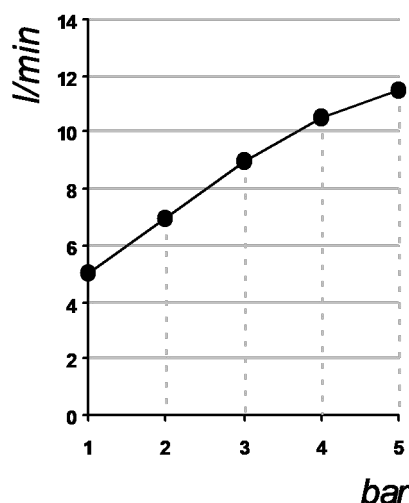

Doccetta / Hand shower

bar	1	2	3	4	5
l/min	5	7	9	10.5	11.5

REVISIONE

rev_2

DATA EMISSIONE

23/06/2022