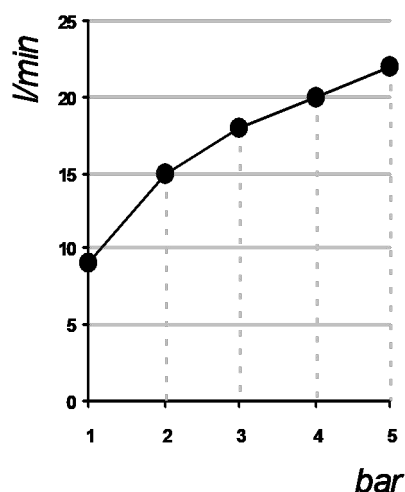

bar	1	2	3	4	5
l/min	9	15	18	20	22

REVISIONE

/

DATA EMISSIONE

03/10/2022