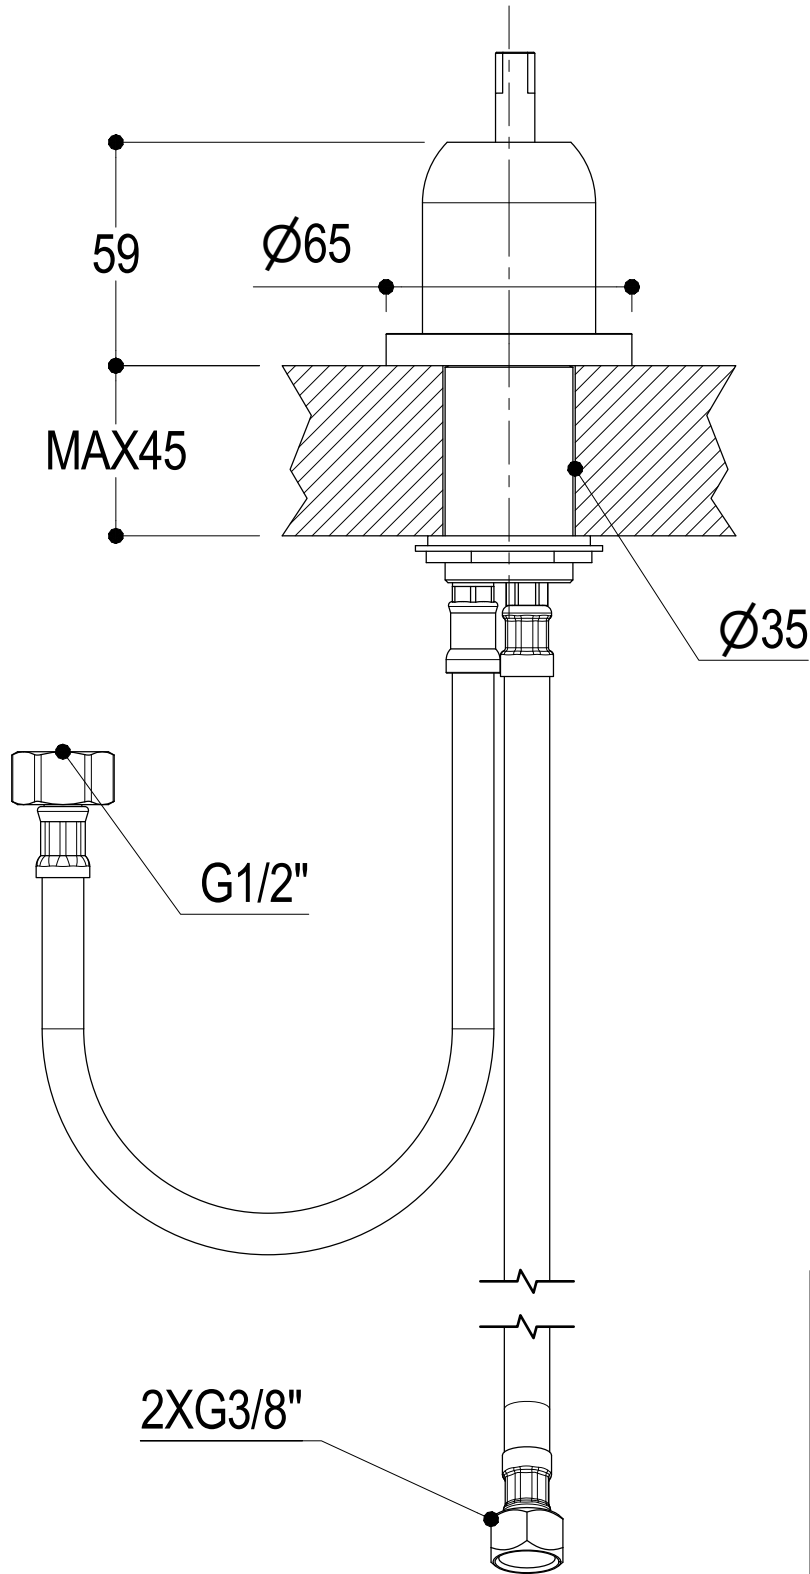

Vista ISO

 <p>Ritmonio Living a quality experience. 13019 VARALLO - (VC) - ITALY</p>	SERIE DIAMETRO35 IMPRONTE	CODICE PR51AS201	DATA EMISSIONE 14/01/2021
	DENOMINAZIONE Miscelatore monocomando per lavabo Single lever basin mixer		REVISIONE /

The following diagrams sum up the values, taken from flow tests of the following items. Tests were conducted with pressure variations from 1 to 5 bar and with mixed water.

DIAMETRO 35 IMPRONTE

Art. PR51AS201