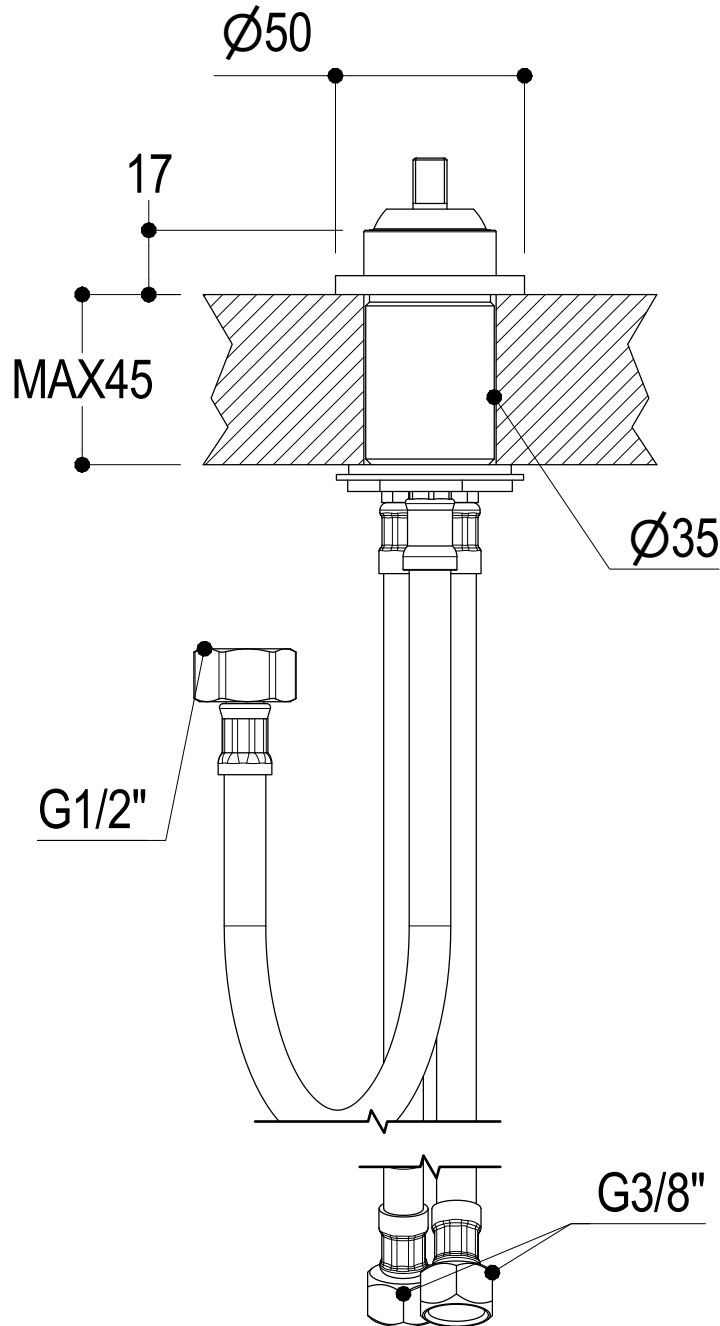

Vista ISO

 Ritmonio Living a quality experience. 13019 VARALLO - (VC) - ITALY	SERIE DIAMETRO35 IMPRONTE	CODICE PR51AS211	DATA EMISSIONE 28/01/2021
	DENOMINAZIONE Miscelatore monocomando per lavabo Single lever basin mixer		REVISIONE /

The following diagrams sum up the values, taken from flow tests of the following items. Tests were conducted with pressure variations from 1 to 5 bar and with mixed water.

DIAMETRO 35 IMPRONTE

Art. PR51AS211