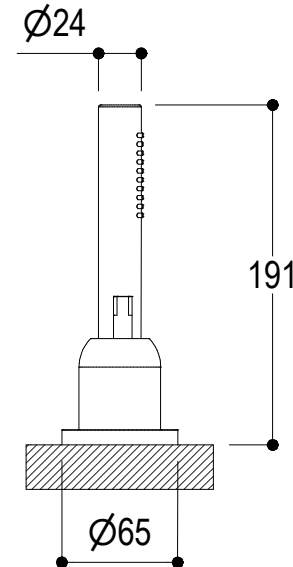

Ingombro per il corretto funzionamento
 Encumbrance for the correct uses

Vista ISO

 Living a quality experience. 13019 VARALLO - (VC) - ITALY	SERIE DIAMETRO35 IMPRONTE	CODICE PR51ET201	DATA EMISSIONE 29/06/2021
	DENOMINAZIONE Gruppo per bordo vasca Deck mounted bath group		REVISIONE /

The following diagrams sum up the values, taken from flow tests of the following items. Tests were conducted with pressure variations from 1 to 5 bar and with mixed water.

DIAMETRO35 IMPRONTE

Art. PR51ET201