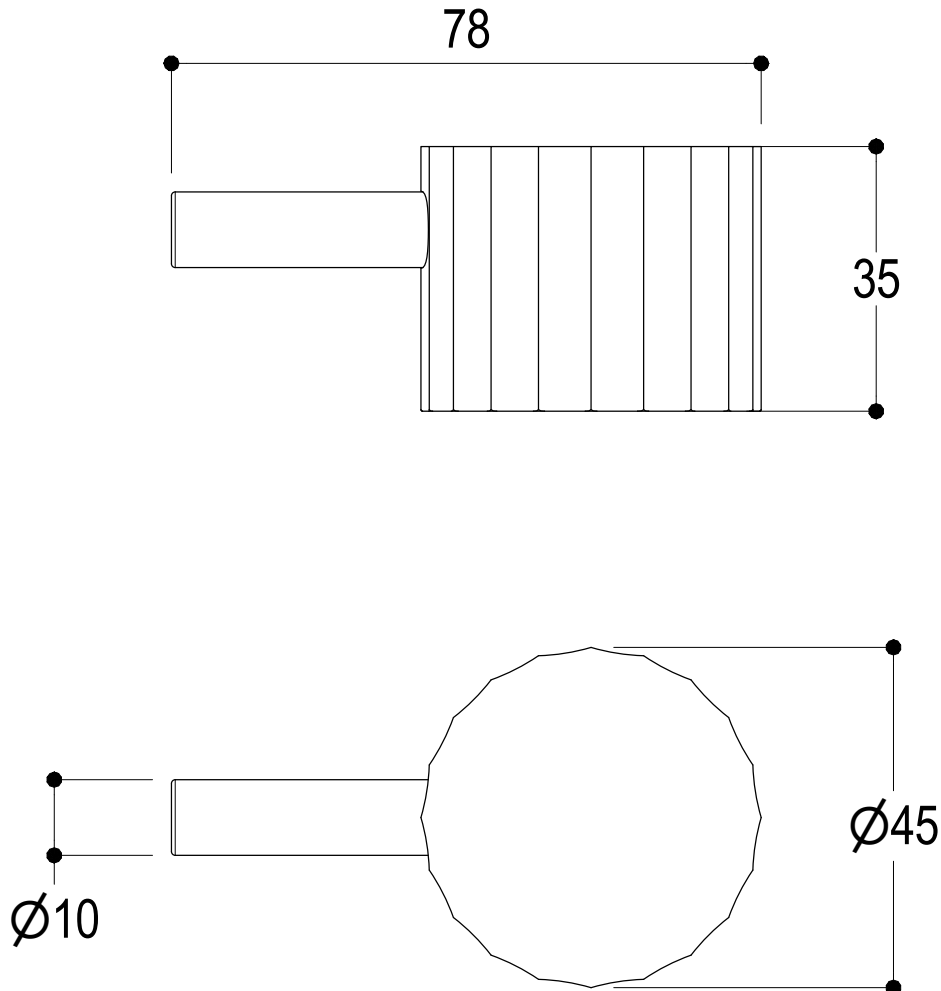

SCHEDA TECNICA / TECHNICAL DATA

RUBINETTERIE RITMONIO S.R.L. si riserva tutti i diritti connessi con il presente documento e con l'oggetto o la materia ivi rappresentati con divieto di riprodurlo, utilizzarlo o renderlo accessibile a terzi in assenza di previa autorizzazione. Disegno CAD non modificabile a mano

RUBINETTERIE RITMONIO S.R.L. will claim all rights related to the present document and with the object or subject represented therein with the prohibition of reproduction, use or disclosure to third parties without previous permission. The Cad plan is not alterable by hand