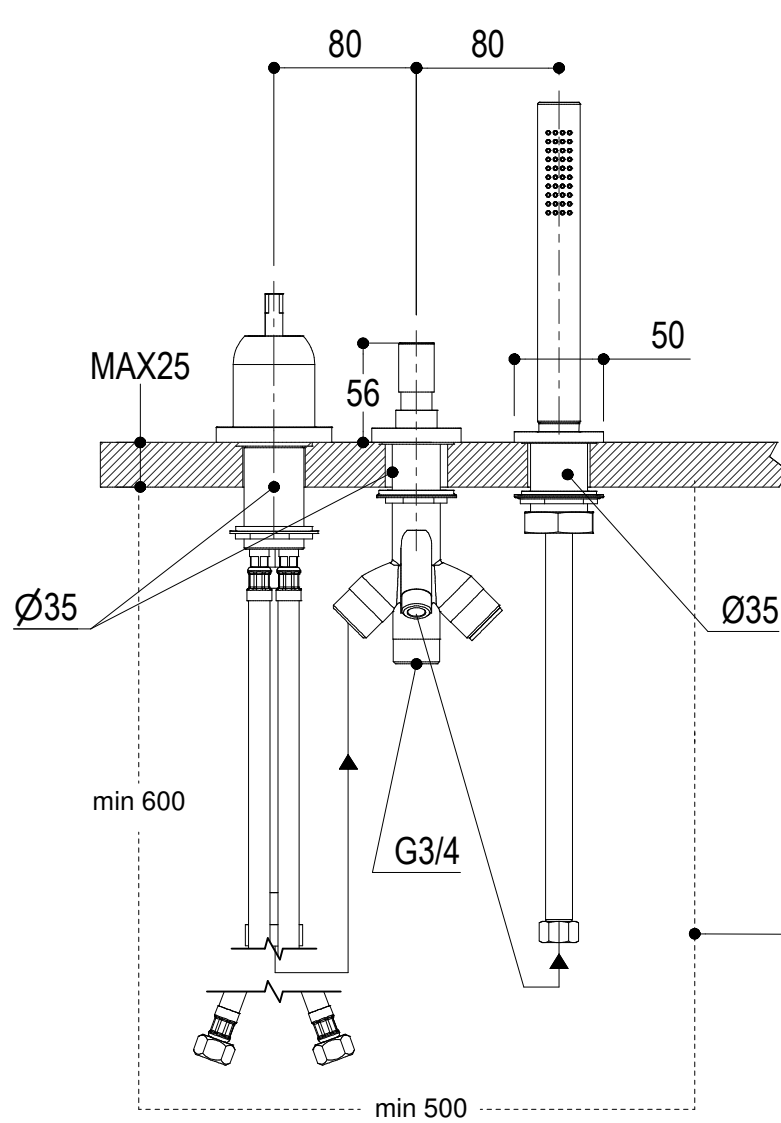

Ingombro per il corretto funzionamento
 Encumbrance for the correct uses

Vista ISO

 Living a quality experience. 13019 VARALLO - (VC) - ITALY	SERIE DIAMETRO35 IMPRONTE	CODICE PR51ET201	DATA EMISSIONE 29/06/2021
	DENOMINAZIONE Gruppo per bordo vasca Deck mounted bath group		REVISIONE /

The following diagrams sum up the values, taken from flow tests of the following items. Tests were conducted with pressure variations from 1 to 5 bar and with mixed water.

DIAMETRO35 IMPRONTE

Art. PR51ET201