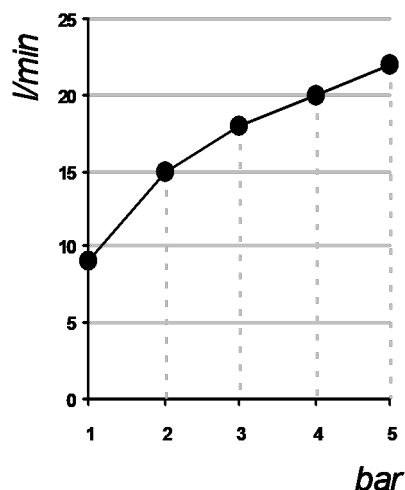

bar	1	2	3	4	5
l/min	9	15	18	20	22

REVISIONE

/

DATA EMISSIONE

03/10/2022