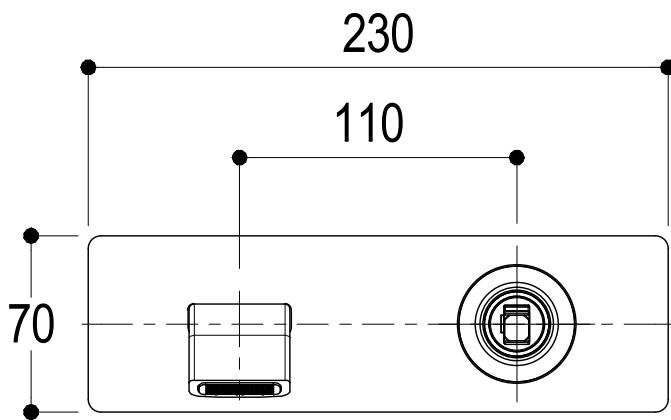

SCHEDA TECNICA / TECHNICAL DATA

RUBINETTERIE RITMONIO S.R.L. si riserva tutti i diritti connessi con il presente documento e con l'oggetto o la materia ivi rappresentati con divieto di riprodurlo, utilizzarlo o renderlo accessibile a terzi in assenza di previa autorizzazione. Disegno CAD non modificabile a mano

RUBINETTERIE RITMONIO S.R.L. will claim all rights related to the present document and with the object or subject represented therein with the prohibition of reproduction, use or disclosure to third parties without previous permission. The Cad plan is not alterable by hand

Ritmonio
Living a quality experience.
13019 VARALLO - (VC) - ITALY

SERIE TAORMINA

CODICE PR35AY101

DATA EMISSIONE 26/02/18

DENOMINAZIONE Miscelatore monocomando ad incasso per lavabo
Built-in single lever basin mixer

REVISIONE 1
18/10/2019