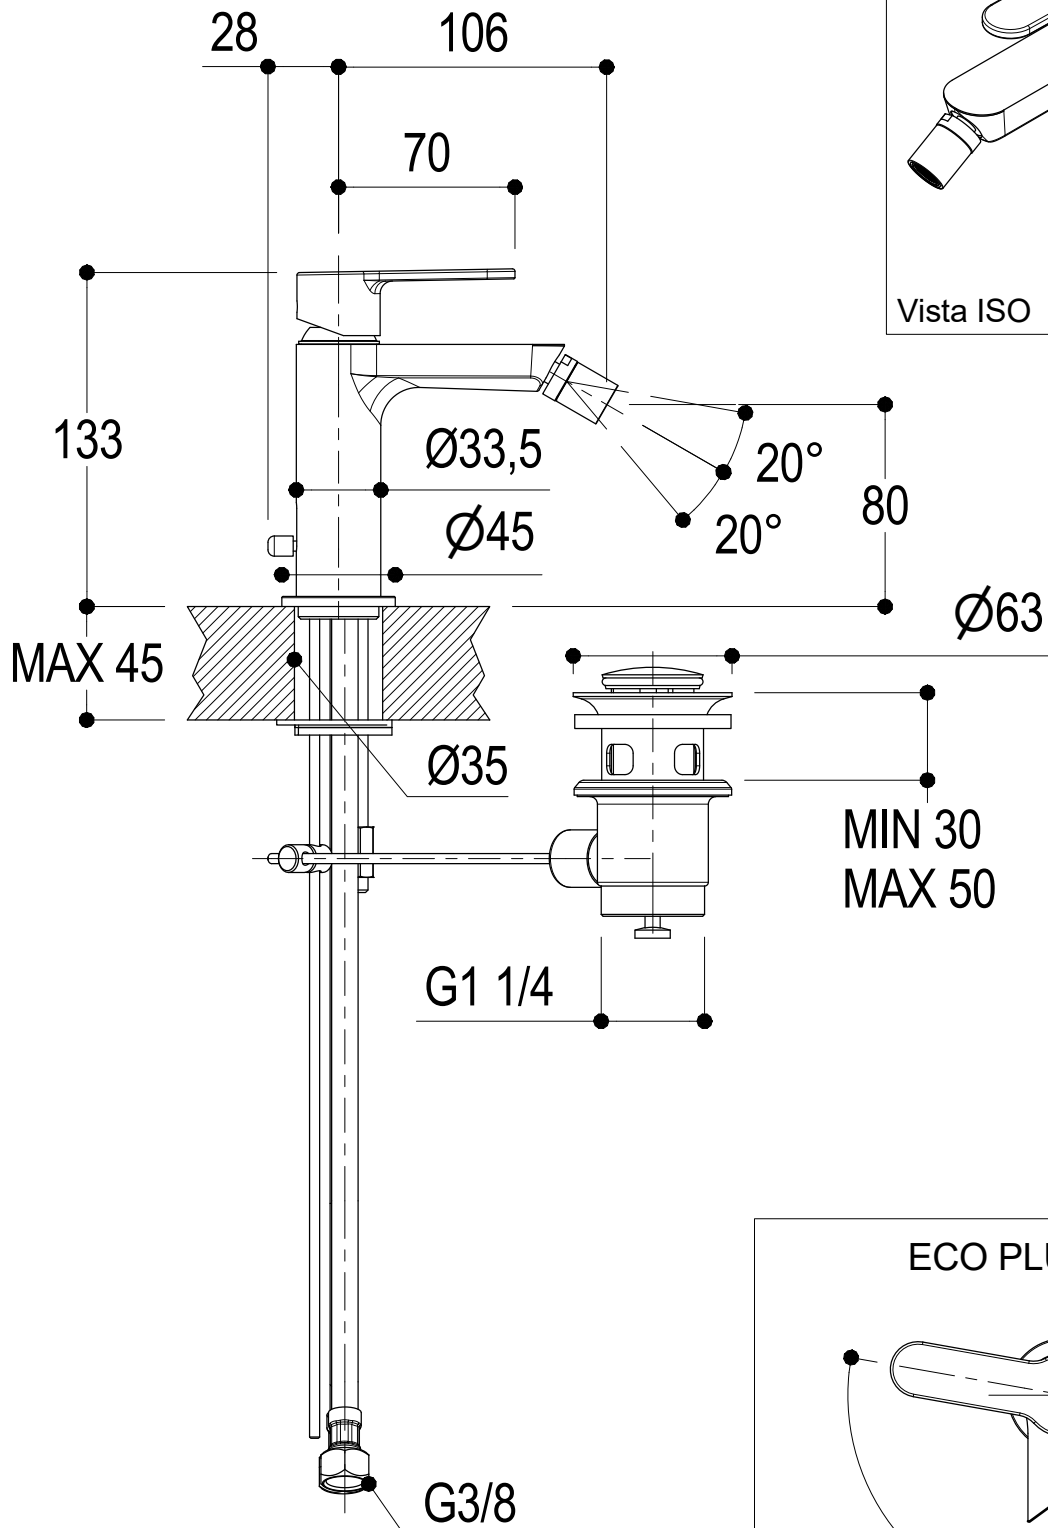

SCHEDA TECNICA / TECHNICAL DATA

RUBINETTERIE RITMONIO S.R.L. si riserva tutti i diritti connessi con il presente documento e con l'oggetto o la materia ivi rappresentati con divieto di riprodurlo, utilizzarlo o renderlo accessibile a terzi in assenza di previa autorizzazione. Disegno CAD non modificabile a mano

RUBINETTERIE RITMONIO S.R.L. will claim all rights related to the present document and with the object or subject represented therein with the prohibition of reproduction, use or disclosure to third parties without previous permission. The Cad plan is not alterable by hand

Vista ISO

ECO PLUS