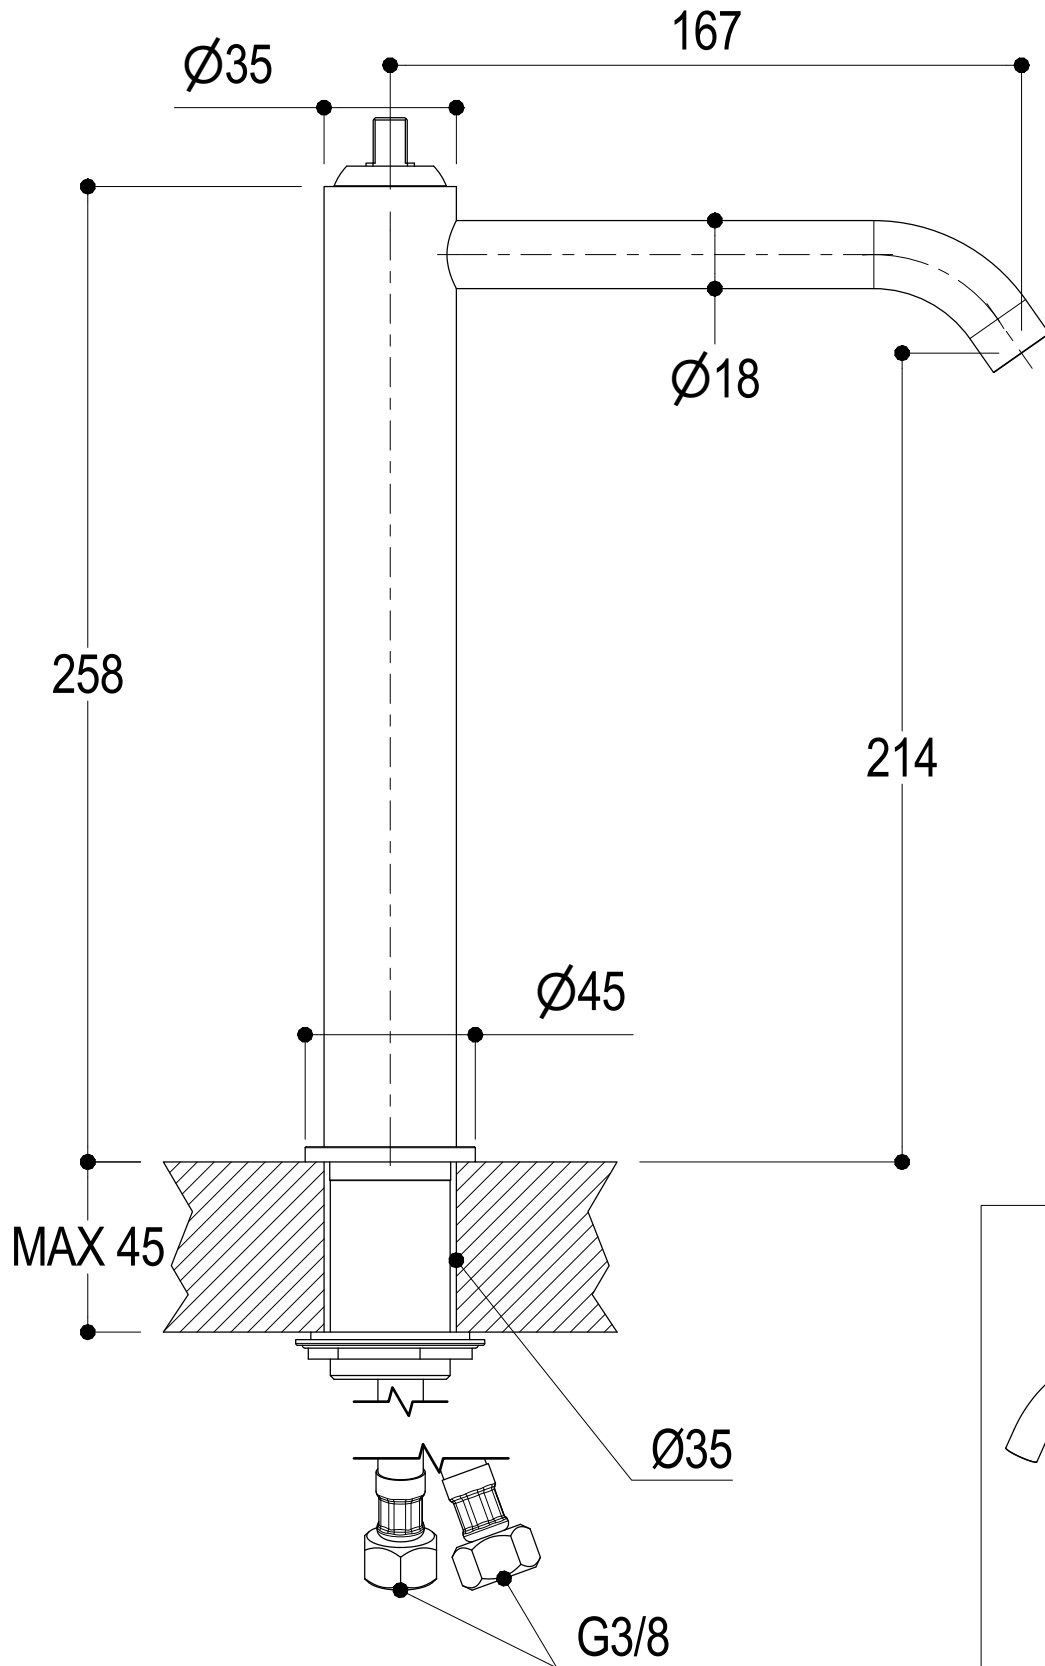

Ritmonio
Living a quality experience.
13019 VARALLO - (VC) - ITALY

SERIE
DIAMETRO35 IMPRONTE

CODICE
PR51AV201

DATA EMISSIONE
30/03/2020

DENOMINAZIONE
Miscelatore monocomando sopraiano per lavabo
Exposed single lever basin mixer

The following diagrams sum up the values, taken from flow tests of the following items. Tests were conducted with pressure variations from 1 to 5 bar and with mixed water.

DIAMETRO35 IMPRONTE

Art. PR51AV201