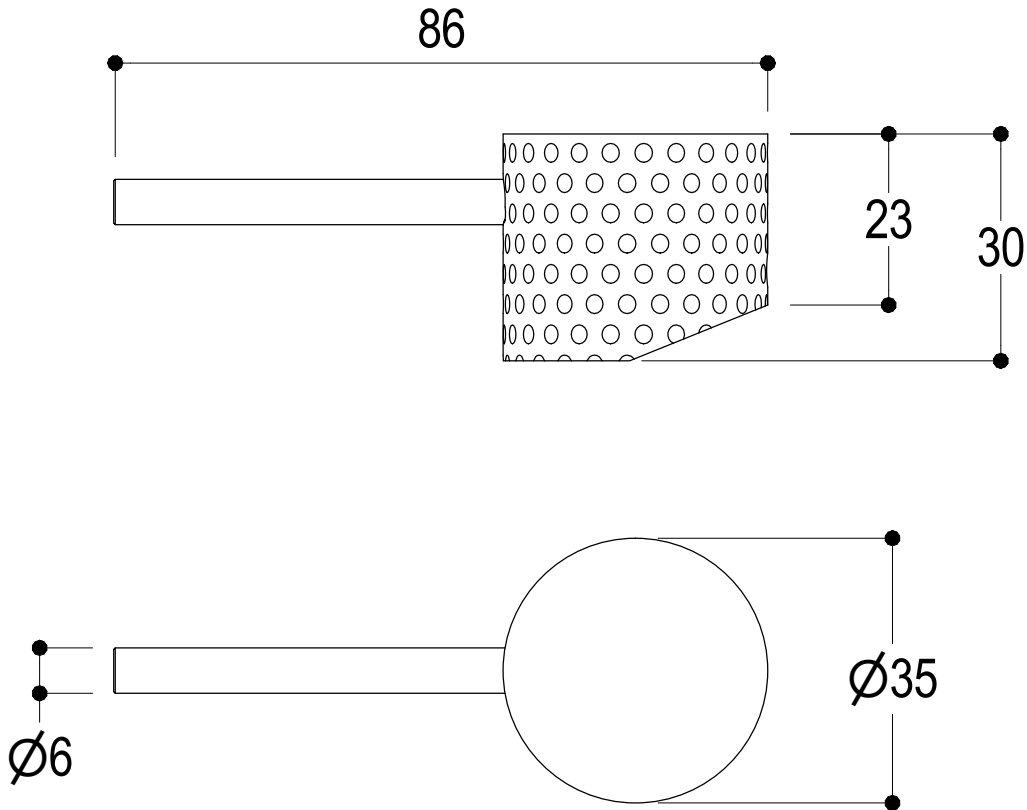

SCHEDA TECNICA / TECHNICAL DATA

RUBINETTERIE RITMONIO S.R.L. si riserva tutti i diritti connessi con il presente documento e con l'oggetto o la materia ivi rappresentati con divieto di riprodurlo, utilizzarlo o renderlo accessibile a terzi in assenza di previa autorizzazione. Disegno CAD non modificabile a mano

RUBINETTERIE RITMONIO S.R.L. will claim all rights related to the present document and with the object or subject represented therein with the prohibition of reproduction, use or disclosure to third parties without previous permission. The Cad plan is not alterable by hand

Ritmonio
Living a quality experience.
13019 VARALLO - (VC) - ITALY

SERIE
DIAMETRO35 IMPRONTE

CODICE
PR51MA104

DATA EMISSIONE
29/07/2021

DENOMINAZIONE
COMANDO CON LEVA
HANDLE WITH LEVER

REVISIONE
/