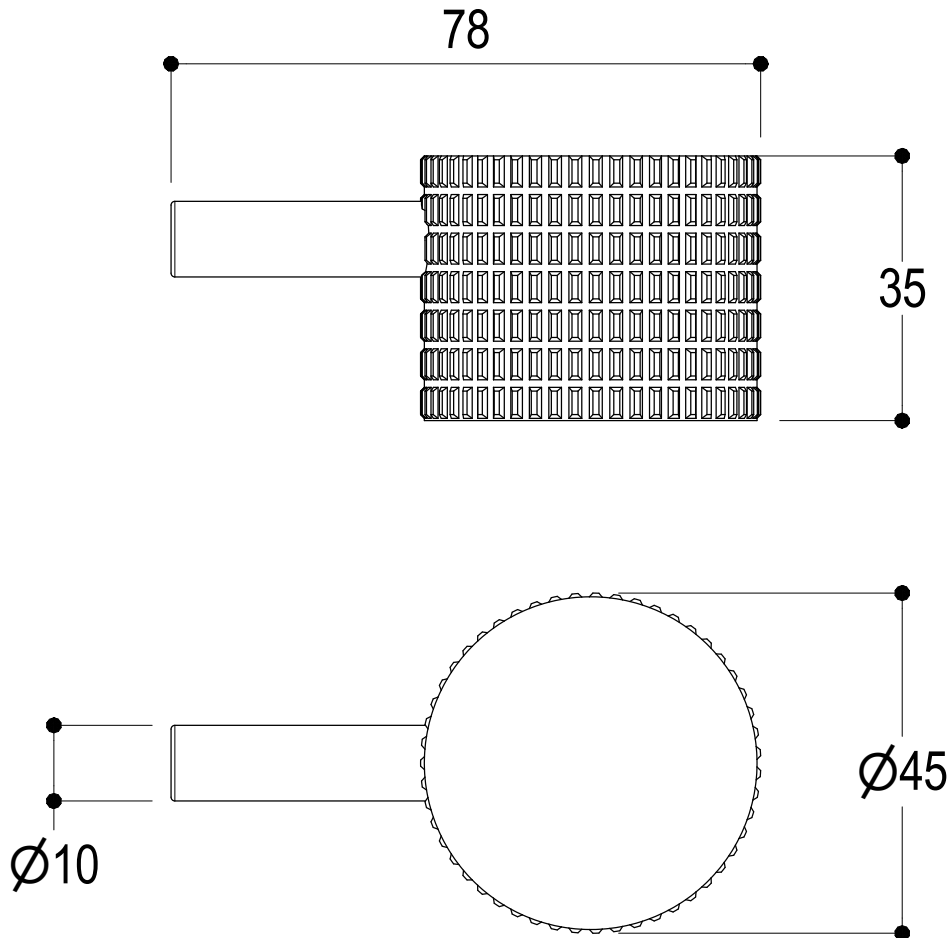

SCHEDA TECNICA / TECHNICAL DATA

RUBINETTERIE RITMONIO S.R.L. si riserva tutti i diritti connessi con il presente documento e con l'oggetto o la materia ivi rappresentati con divieto di riprodurlo, utilizzarlo o renderlo accessibile a terzi in assenza di previa autorizzazione. Disegno CAD non modificabile a mano

RUBINETTERIE RITMONIO S.R.L. will claim all rights related to the present document and with the object or subject represented therein with the prohibition of reproduction, use or disclosure to third parties without previous permission. The Cad plan is not alterable by hand