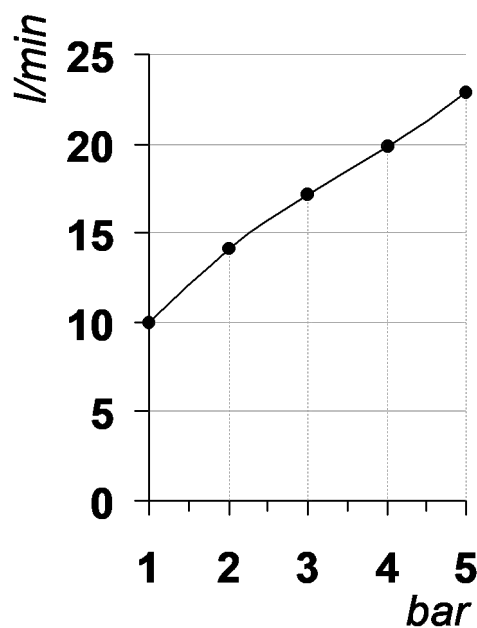

Uscita secondaria / Secondary outlet

bar	1	2	3	4	5
l/min	10	14.1	17.2	19.8	22.9

REVISIONE

/

DATA EMISSIONE

29/09/2022