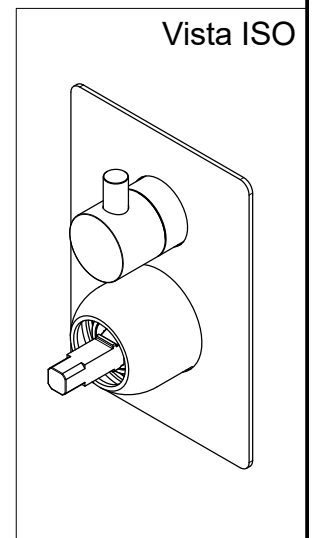

SCHEDA TECNICA / TECHNICAL DATA

RUBINETTERIE RITMONIO S.R.L. si riserva tutti i diritti connessi con il presente documento e con l'oggetto o la materia ivi rappresentati con divieto di riprodurlo, utilizzarlo o renderlo accessibile a terzi in assenza di previa autorizzazione. Disegno CAD non modificabile a mano

RUBINETTERIE RITMONIO S.R.L. will claim all rights related to the present document and with the object or subject represented therein with the prohibition of reproduction, use or disclosure to third parties without previous permission. The Cad plan is not alterable by hand

Ritmonio
Living a quality experience.
13019 VARALLO - (VC) - ITALY

SERIE HAPTIC

CODICE PR43GM111

DATA EMISSIONE 03/09/2021

DENOMINAZIONE Miscelatore monocomando ad incasso per doccia
Built-in single lever shower mixer

REVISIONE /