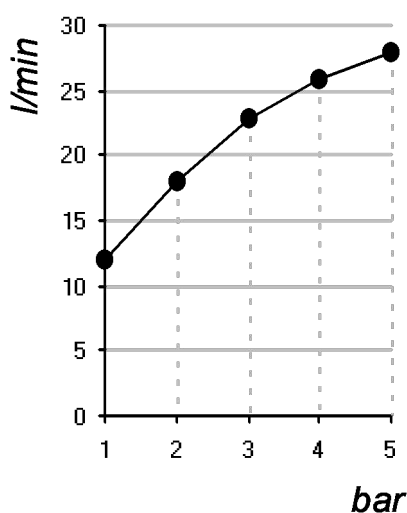

bar	1	2	3	4	5
l/min	12	18.1	22.9	25.8	28

REVISIONE

1

DATA EMISSIONE

06/07/2022