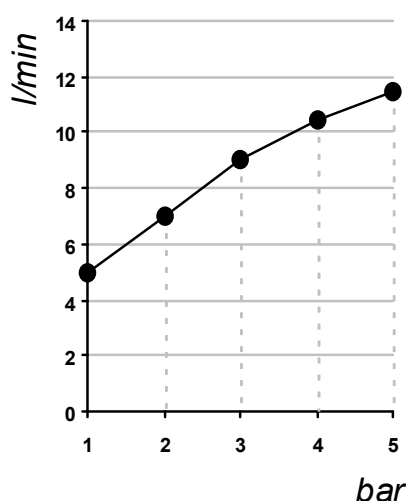

Doccetta / Hand shower

bar	1	2	3	4	5
l/min	5	7	9	10.5	11.5

REVISIONE

rev_3

DATA EMISSIONE

02/05/2024