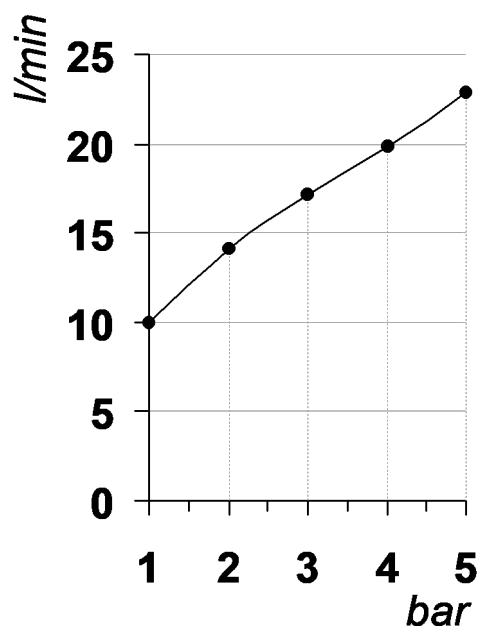

Uscita secondaria / Secondary outlet

bar	1	2	3	4	5
l/min	10	14.1	17.2	19.8	22.9

REVISIONE

/

DATA EMISSIONE

29/09/2022