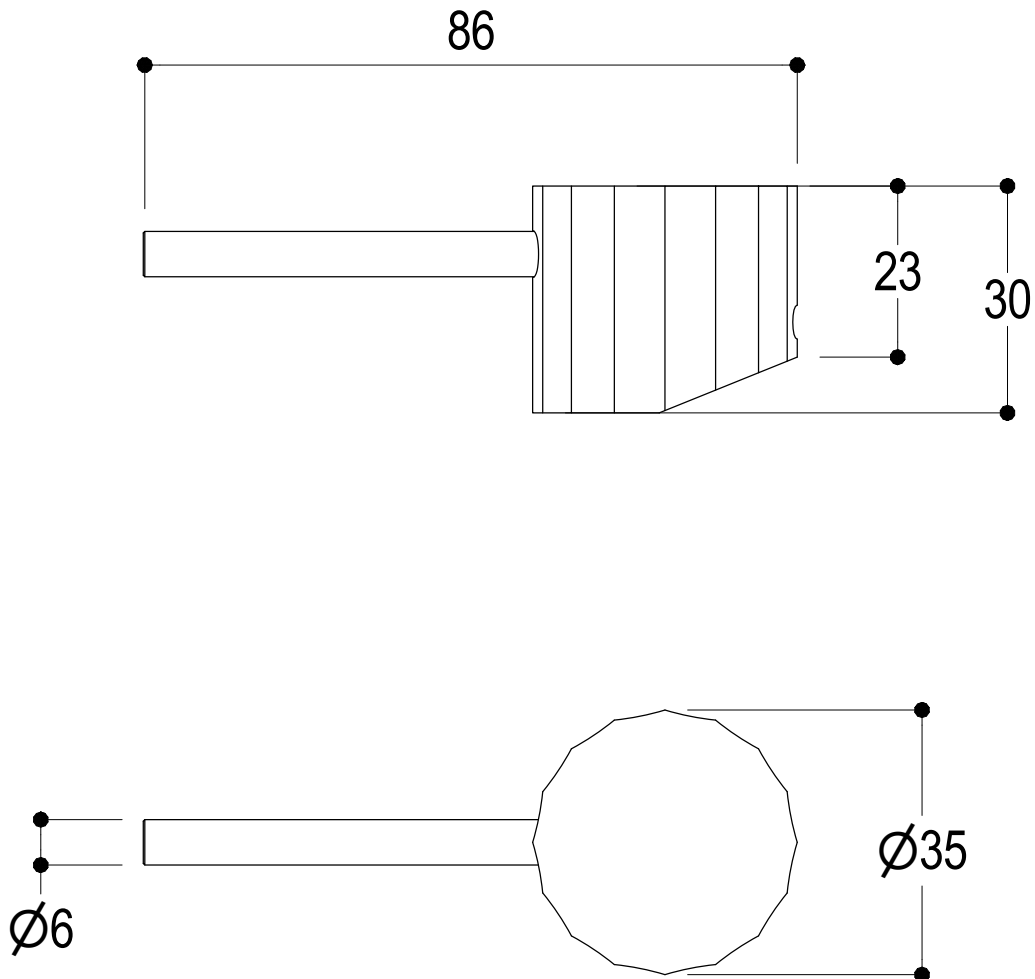

SCHEDA TECNICA / TECHNICAL DATA

RUBINETTERIE RITMONIO S.R.L. si riserva tutti i diritti connessi con il presente documento e con l'oggetto o la materia ivi rappresentati con divieto di riprodurlo, utilizzarlo o renderlo accessibile a terzi in assenza di previa autorizzazione. Disegno CAD non modificabile a mano

RUBINETTERIE RITMONIO S.R.L. will claim all rights related to the present document and with the object or subject represented therein with the prohibition of reproduction, use or disclosure to third parties without previous permission. The Cad plan is not alterable by hand