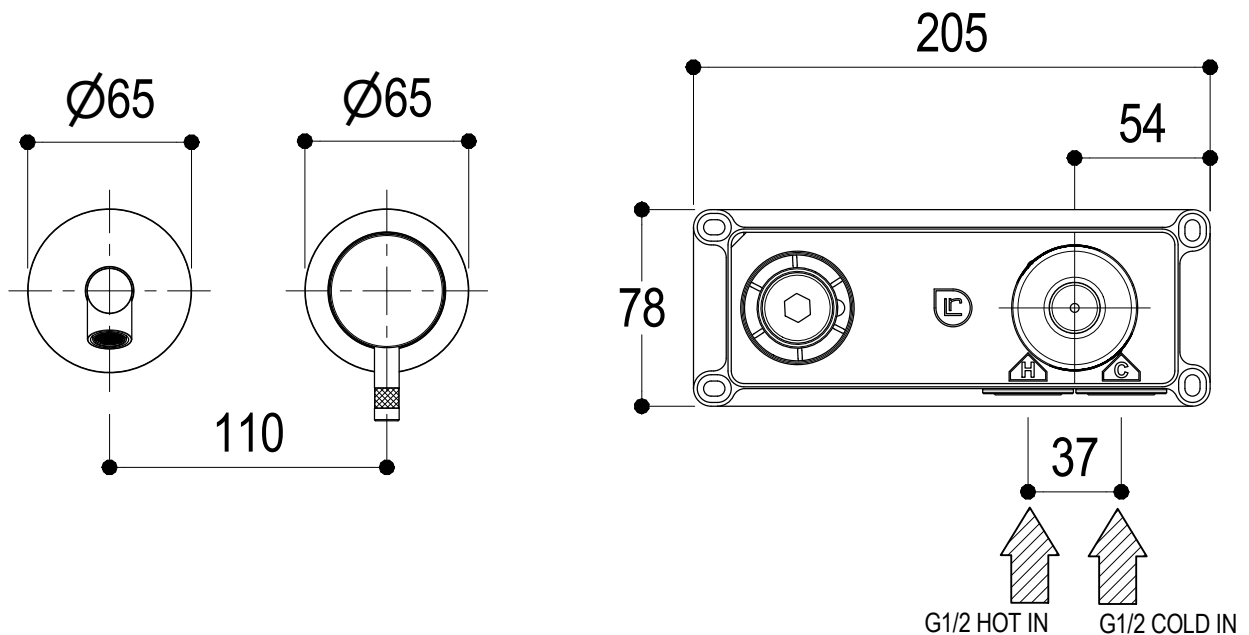

Vista ISO

**Ritmonio**  
Living a quality experience.  
13019 VARALLO - (VC) - ITALY

SERIE  
DIAMETROTRENTACINQUE

CODICE  
E0BA0113SPSX

DATA EMISSIONE  
27/05/02

DENOMINAZIONE  
Miscelatore monocomando ad incasso per lavabo  
Built-in single lever basin mixer

*The following diagrams sum up the values, taken from flow tests of the following items. Tests were conducted with pressure variations from 1 to 5 bar and with mixed water.*

**Ø35**

**Art. E0BA0113SPSX-0114SPSX**