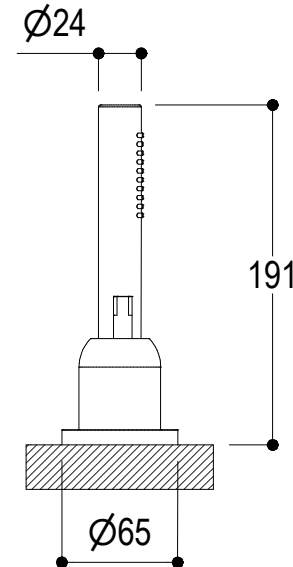

Ingombro per il corretto funzionamento
 Encumbrance for the correct uses

Vista ISO

 Living a quality experience. 13019 VARALLO - (VC) - ITALY	SERIE DIAMETRO35 IMPRONTE	CODICE PR51ET201	DATA EMISSIONE 29/06/2021
	DENOMINAZIONE Gruppo per bordo vasca Deck mounted bath group		REVISIONE /

Vista ISO

Ritmonio
Living a quality experience.
13019 VARALLO - (VC) - ITALY

SERIE
DIAMETRO35 IMPRONTE

CODICE
PR51MC 104

DATA EMISSIONE
29/07/2021

DENOMINAZIONE
COMANDO CON LEVA
HANDLE WITH LEVER

REVISIONE
/

The following diagrams sum up the values, taken from flow tests of the following items. Tests were conducted with pressure variations from 1 to 5 bar and with mixed water.

DIAMETRO35 IMPRONTE

Art. PR51ET201