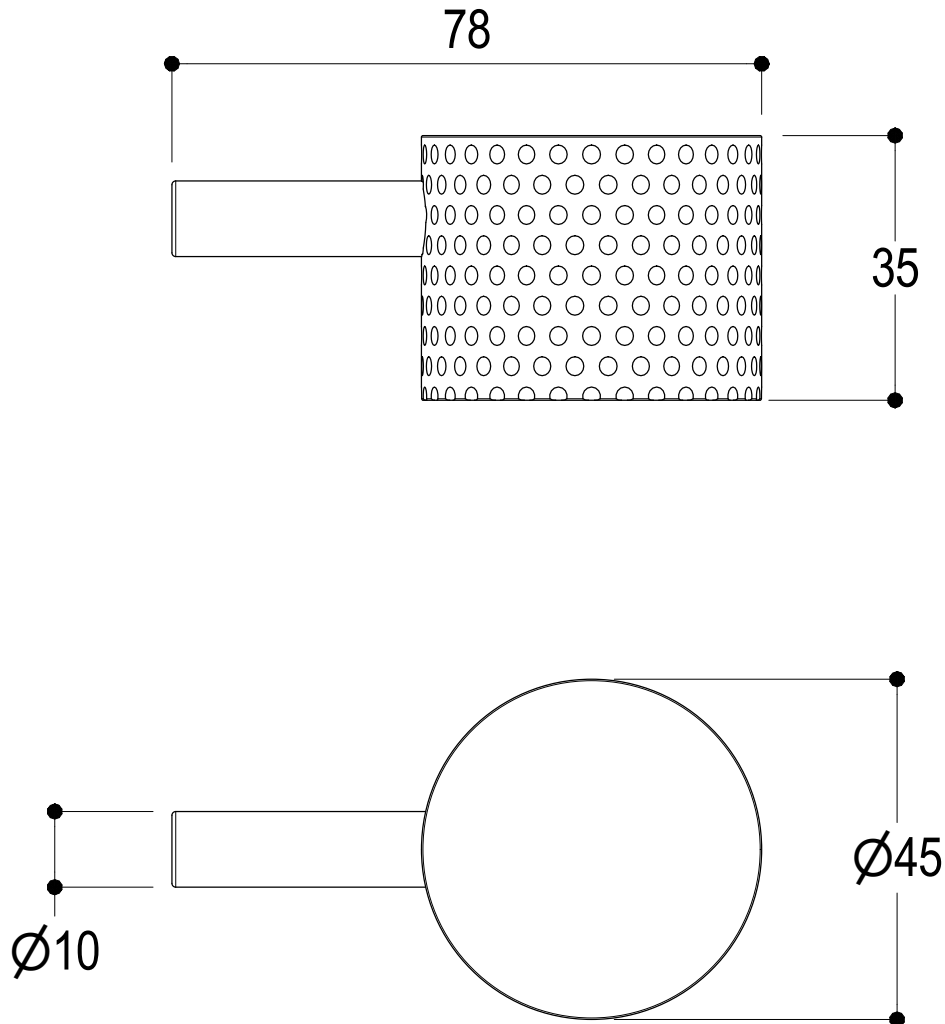

SCHEDA TECNICA / TECHNICAL DATA

RUBINETTERIE RITMONIO S.R.L. si riserva tutti i diritti connessi con il presente documento e con l'oggetto o la materia ivi rappresentati con divieto di riprodurlo, utilizzarlo o renderlo accessibile a terzi in assenza di previa autorizzazione. Disegno CAD non modificabile a mano

RUBINETTERIE RITMONIO S.R.L. will claim all rights related to the present document and with the object or subject represented therein with the prohibition of reproduction, use or disclosure to third parties without previous permission. The Cad plan is not alterable by hand