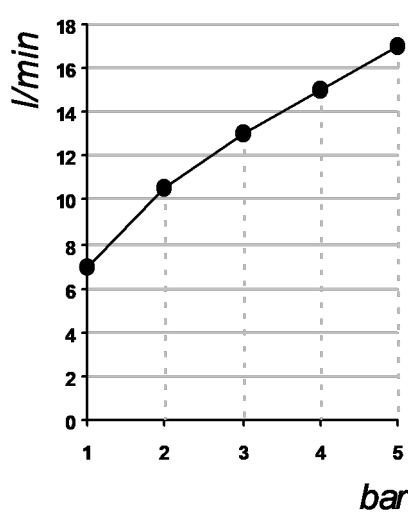

Doccetta / Hand shower

bar	1	2	3	4	5
l/min	7	10.5	13	15	17

REVISIONE

/

DATA EMISSIONE

03/11/2022