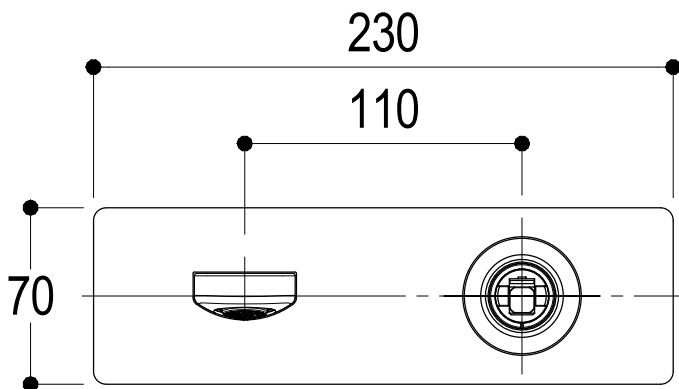

Ritmonio
Living a quality experience.
13019 VARALLO - (VC) - ITALY

SERIE HAPTIC

CODICE PR43AY102

DATA EMISSIONE 04/04/2016

DENOMINAZIONE Miscelatore monocomando ad incasso per lavabo
Built-in single lever basin mixer

REVISIONE 3
15/10/2022