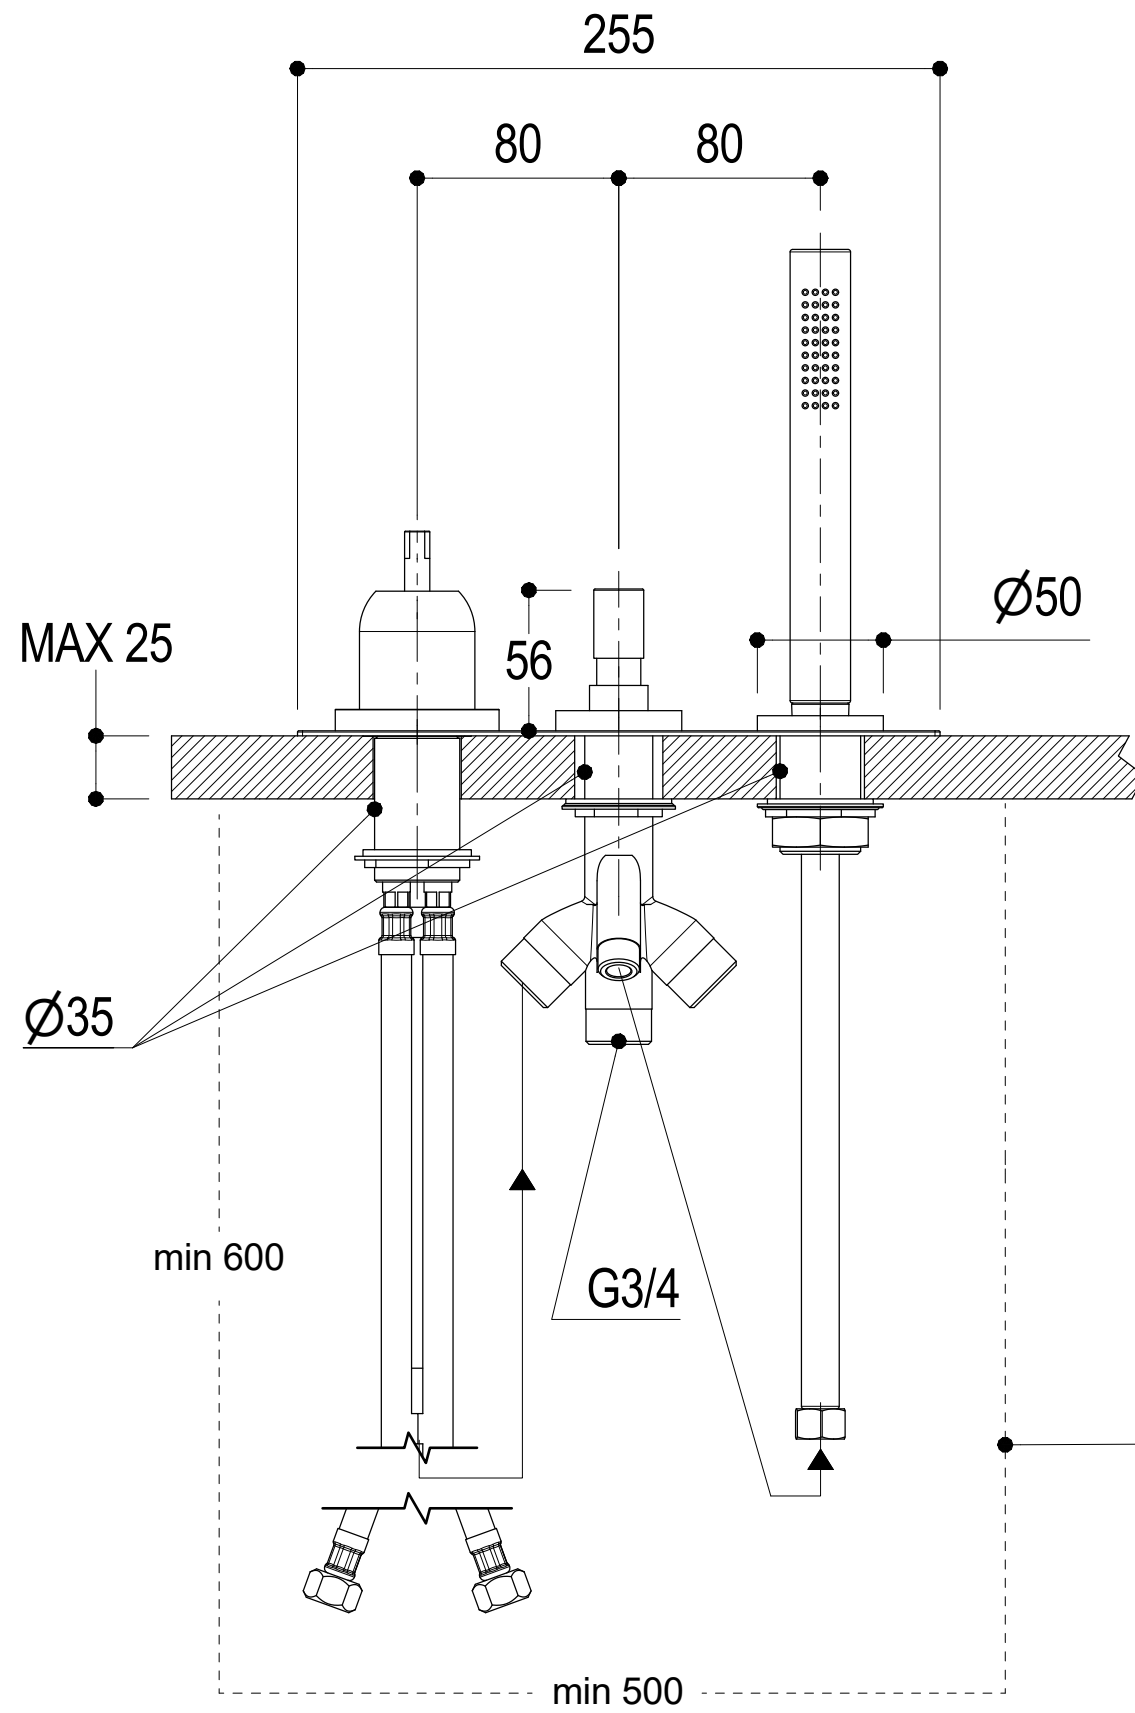

Ingombro per il corretto funzionamento
Encumbrance for the correct uses

Vista ISO

 Living a quality experience. 13019 VARALLO - (VC) - ITALY	SERIE DIAMETRO35 IMPRONTE	CODICE PR51ET101	DATA EMISSIONE 29/06/2021
	DENOMINAZIONE Gruppo per bordo vasca Deck mounted bath group		REVISIONE /

The following diagrams sum up the values, taken from flow tests of the following items. Tests were conducted with pressure variations from 1 to 5 bar and with mixed water.

DIAMETRO35 IMPRONTE

Art. PR51ET101