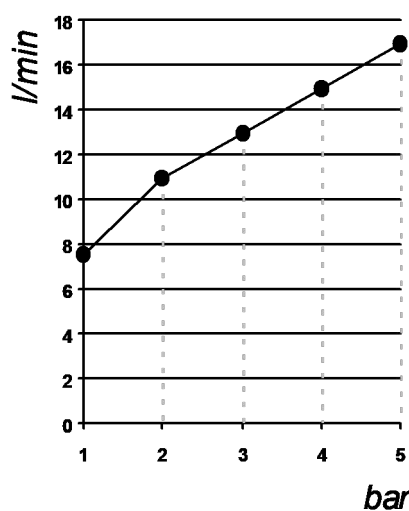

Doccetta / Hand shower

bar	1	2	3	4	5
l/min	7.5	11	13	15	17

REVISIONE

1

DATA EMISSIONE

21/06/2022