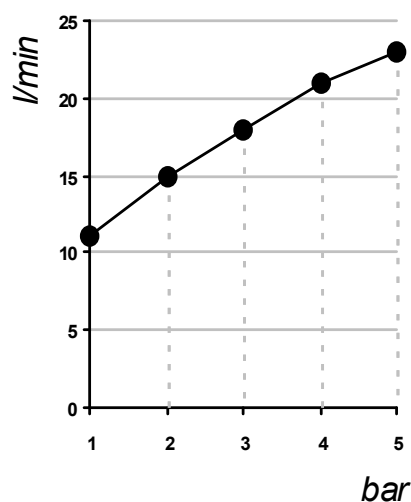

Uscita principale / Main outlet

bar	1	2	3	4	5
l/min	11	15	18	21	23

REVISIONE

2

DATA EMISSIONE

02/05/2024