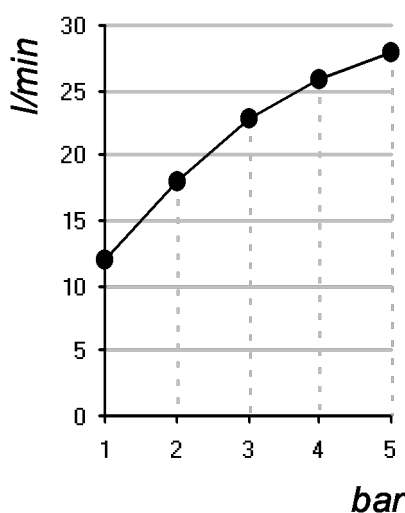

bar	1	2	3	4	5
l/min	12	18.1	22.9	25.8	28

REVISIONE

1

DATA EMISSIONE

06/07/2022