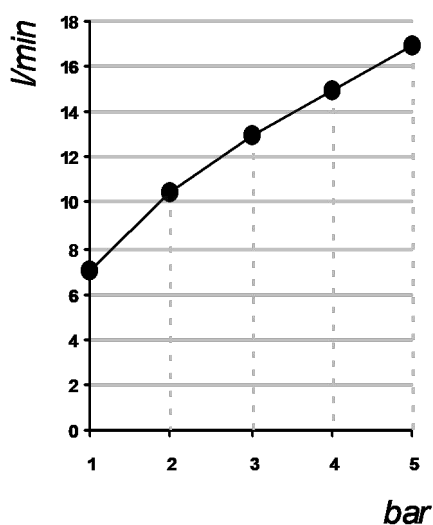

Doccetta / Hand shower