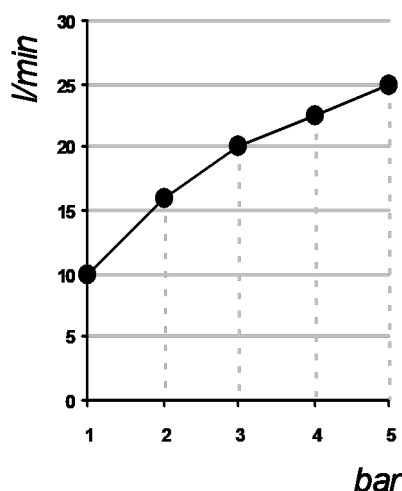

Uscita / Outlet