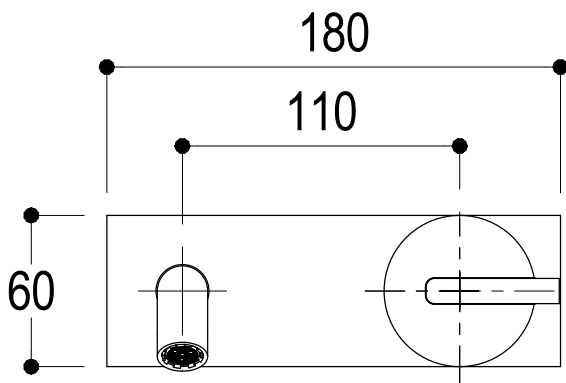

SCHEDA TECNICA / TECHNICAL DATA

RUBINETTERIE RITMONIO S.R.L. si riserva tutti i diritti connessi con il presente documento e con l'oggetto o la materia ivi rappresentati con divieto di riprodurlo, utilizzarlo o renderlo accessibile a terzi in assenza di previa autorizzazione. Disegno CAD non modificabile a mano

RUBINETTERIE RITMONIO S.R.L. will claim all rights related to the present document and with the object or subject represented therein with the prohibition of reproduction, use or disclosure to third parties without previous permission. The Cad plan is not alterable by hand

Ritmonio
Living a quality experience.
13019 VARALLO - (VC) - ITALY

SERIE DOT316 ROUND

CODICE PR50AH131

DATA EMISSIONE 08/06/2020

DENOMINAZIONE Mix monocomando lavabo ad incasso idroprogressivo
Built-in single lever hydroprogressive mixer

REVISIONE /
/