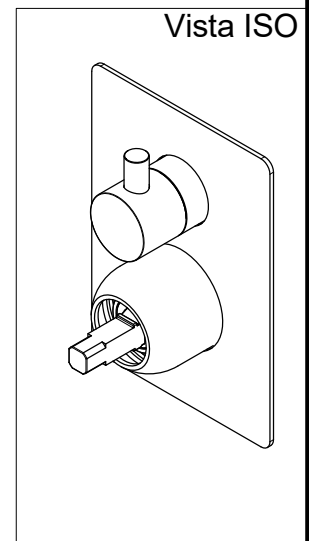

SCHEDA TECNICA / TECHNICAL DATA

RUBINETTERIE RITMONIO S.R.L. si riserva tutti i diritti connessi con il presente documento e con l'oggetto o la materia ivi rappresentati con divieto di riprodurlo, utilizzarlo o renderlo accessibile a terzi in assenza di previa autorizzazione. Disegno CAD non modificabile a mano

RUBINETTERIE RITMONIO S.R.L. will claim all rights related to the present document and with the object or subject represented therein with the prohibition of reproduction, use or disclosure to third parties without previous permission. The Cad plan is not alterable by hand

Ritmonio
Living a quality experience.
13019 VARALLO - (VC) - ITALY

SERIE HAPTIC

CODICE PR43GM111

DATA EMISSIONE 03/09/2021

DENOMINAZIONE Miscelatore monocomando ad incasso per doccia
Built-in single lever shower mixer

REVISIONE /