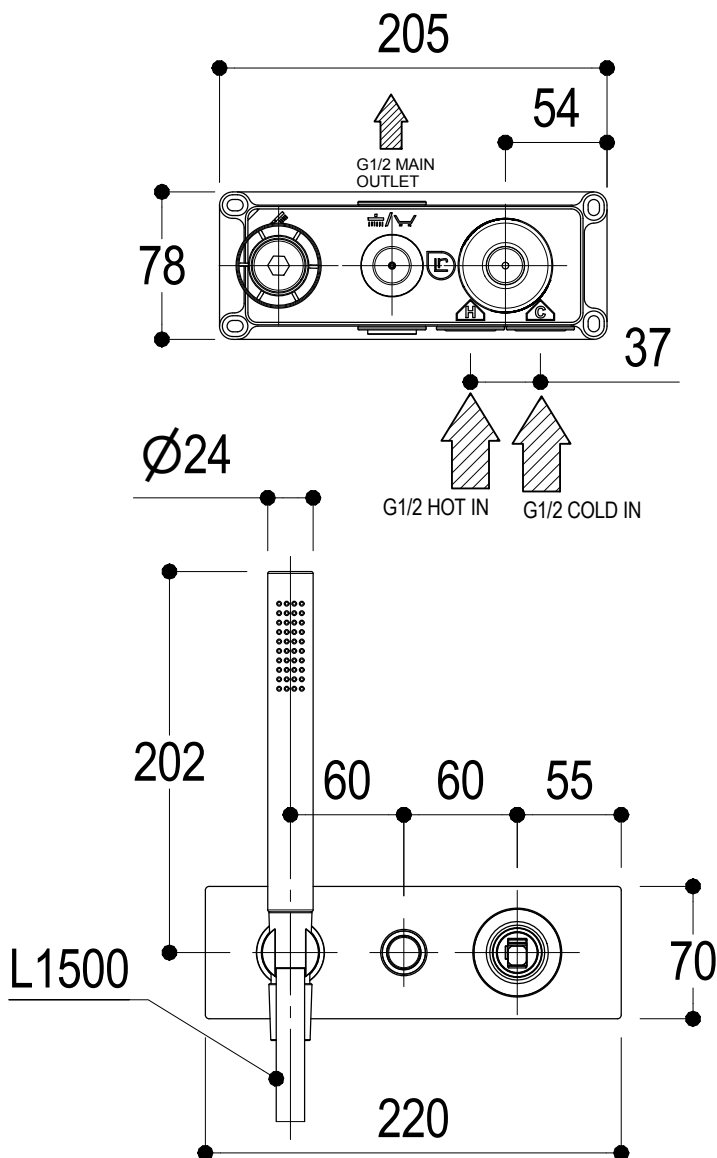

Ritmonio
Living a quality experience.
13019 VARALLO - (VC) - ITALY

SERIE
DIAMETRO35 IMPRONTE

CODICE
PR51GQ102

DATA EMISSIONE
23/06/2021

DENOMINAZIONE
Miscelatore monocomando per vasca/doccia
Built-in single lever bath/shower mixer

The following diagrams sum up the values, taken from flow tests of the following items. Tests were conducted with pressure variations from 1 to 5 bar and with mixed water.

DIAMETRO35 IMPRONTE

Art. PR51GQ102