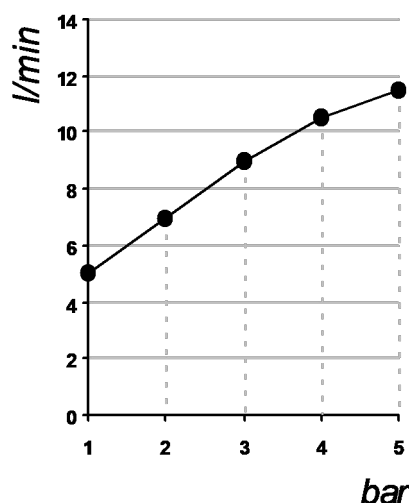

Doccetta / Hand shower

bar	1	2	3	4	5
l/min	5	7	9	10.5	11.5

REVISIONE

rev_2

DATA EMISSIONE

23/06/2022