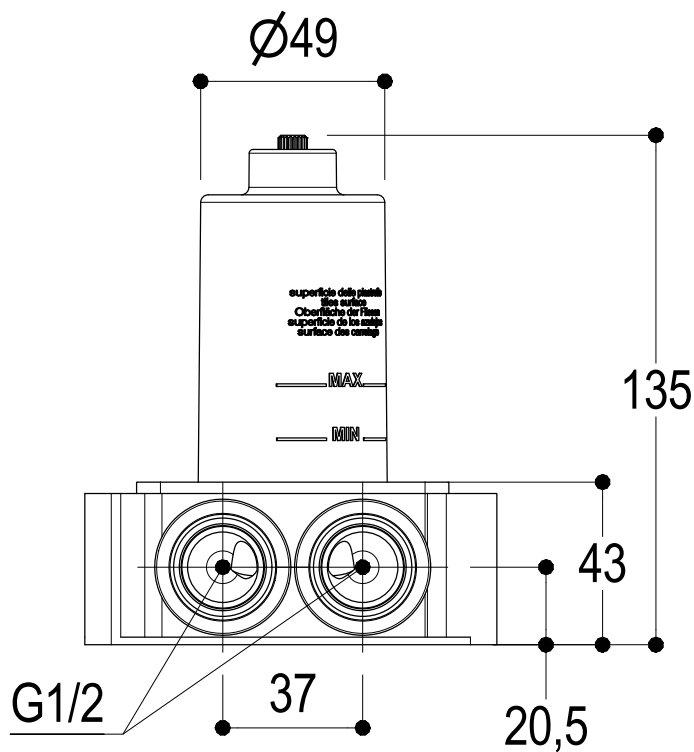

**Ritmonio**  
Living a quality experience.  
13019 VARALLO - (VC) - ITALY

SERIE BUILT-IN PARTS

CODICE PM0030D

DATA EMISSIONE 24/05/2021

DENOMINAZIONE Parti interne miscelatore termostatico coassiale  
Inner parts built-in coaxial thermostatic mixer