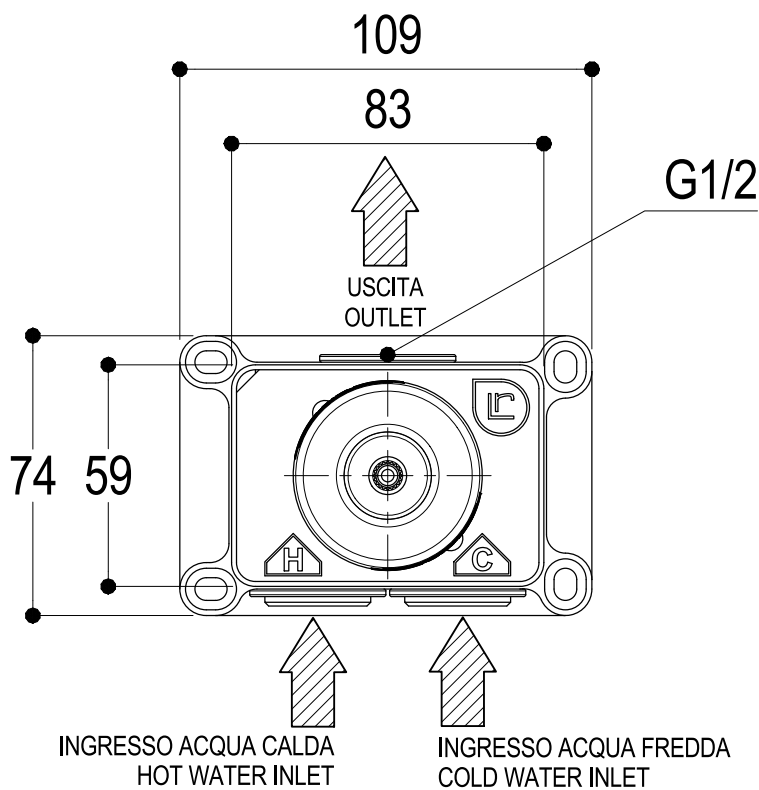

**Ritmonio**  
Living a quality experience.  
13019 VARALLO - (VC) - ITALY

SERIE BUILT-IN PARTS

CODICE PM0030D

DATA EMISSIONE 24/05/2021

DENOMINAZIONE Parti interne miscelatore termostatico coassiale  
Inner parts built-in coaxial thermostatic mixer