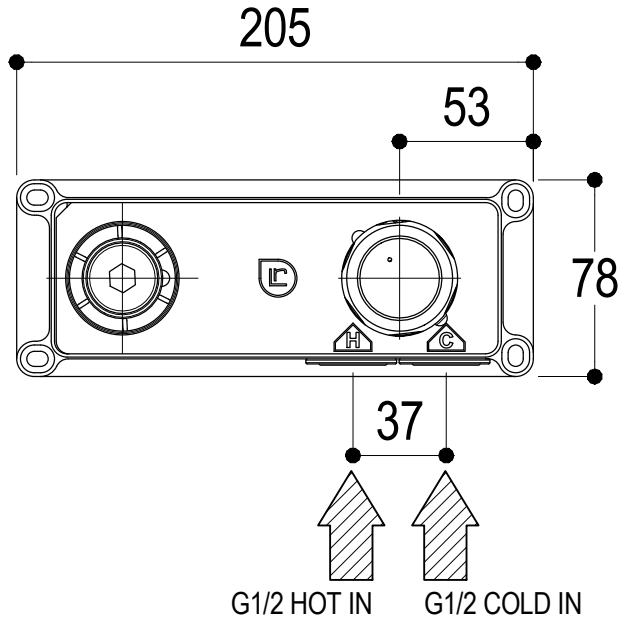

SCHEDA TECNICA / TECHNICAL DATA

RUBINETTERIE RITMONIO S.R.L. si riserva tutti i diritti connessi con il presente documento e con l'oggetto o la materia ivi rappresentati con divieto di riprodurlo, utilizzarlo o renderlo accessibile a terzi in assenza di previa autorizzazione. Disegno CAD non modificabile a mano

RUBINETTERIE RITMONIO S.R.L. will claim all rights related to the present document and with the object or subject represented therein with the prohibition of reproduction, use or disclosure to third parties without previous permission. The Cad plan is not alterable by hand

Ritmonio
Living a quality experience.
13019 VARALLO - (VC) - ITALY

SERIE
DIAMETROTRENTACINQUE

CODICE
E0BA0440SX

DATA EMISSIONE
29/10/2021

DENOMINAZIONE
Miscelatore monocomando ad incasso
Built-in single lever mixer

REVISIONE 1
29/10/2021